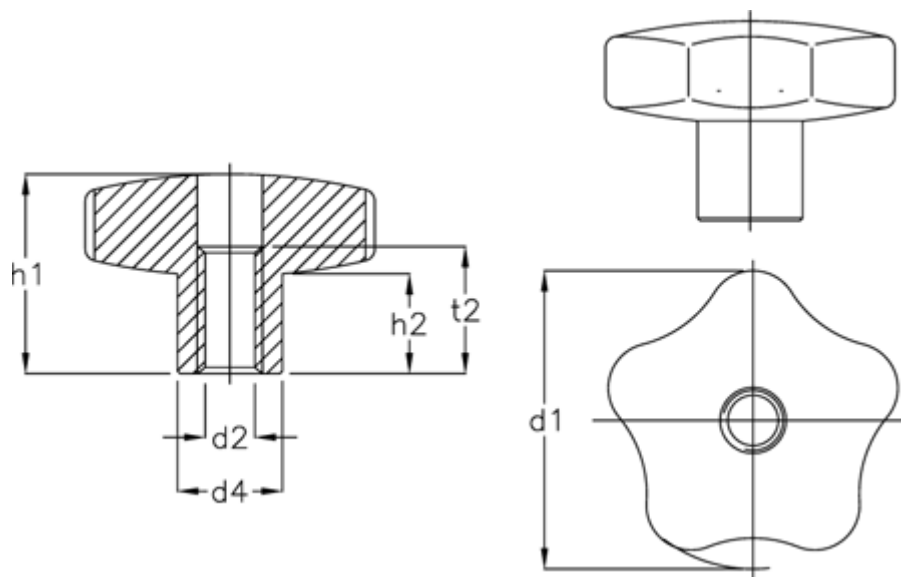

Article number: 20544476

Description: E+G Hand knob GN 5336-70-M 16-D-PL

## Measures

d1 = 70  
d2 = M16  
d4 = 26  
H1 = 46  
H2 = 23  
t2 = 32